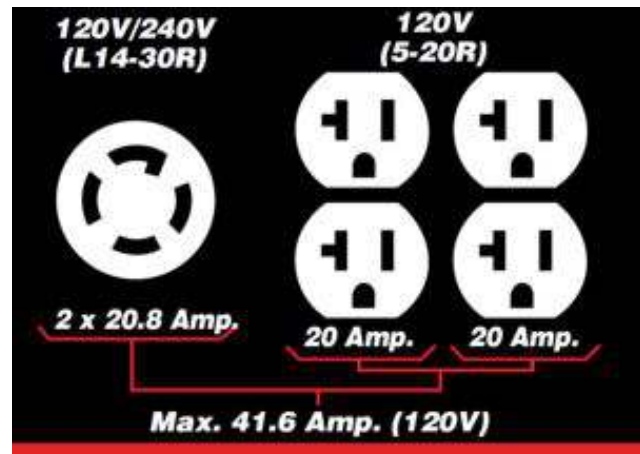

2 by 4 Lumber Sales

211 Gallagher Ridge Road, Gallagher Ridge NB E1G 3A6
Phone 506-857-2294 email 2by4lumber@gmail.com

6500W Gas Generator with electric start

Product Features:

- Powerful 10 HP, 4 stroke air cooled OHV engine
- 6500 starting watts, 5000 running watts
- AVR system and electronic ignition
- Low oil shut-off with indicator light protects the engine
- Two duplex outlet: 120V/20 Amp. AC
- Twist lock outlet: 120V/240V/30 Amp. AC
- Keyed electric start and easy start recoil starter
- AC double throw circuit breaker and resets for safe operation
- Wheel kit includes 8" wheels and pivot handle
- Neutral bonded to frame
- CSA and EPA approved
- Comes with 12V battery and spark plug socket

POWERFORCE

KCG-6502GE

PEAK WATTAGE (STARTING)	6500W
RUNNING WATTAGE	5000W
AC CURRENT (120V/240V)	41.6 Amp./ 20.8 Amp.
ENGINE (OHV)	10 HP
NO LOAD SPEED	3,750 RPM
DISPLACEMENT (CC)	274
FUEL	Unleaded gasoline
FUEL TANK (L)	20
OIL CAPACITY (L)	0.7
RUN TIME	7-8 hrs
NOISE LEVEL	75 dB(A)

ASSEMBLED DIMENSIONS (LxWxH) / WEIGHT 24-1/4" x 24-1/2" x 21" / 130 lbs

PACKAGE DIMENSIONS (LxWxH) / WEIGHT 26-3/8" x 20" x 18-3/4" / 135 lbs

UPC 7 72995 01684 6

Specifications subject to change.

Always great Generator prices at www.2by4lumber.com