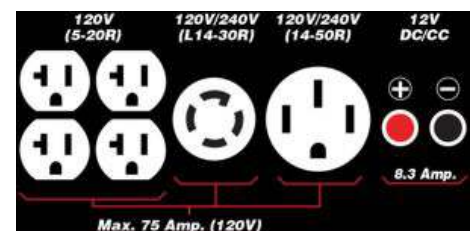

See our generator lineup at www.2by4lumber.com