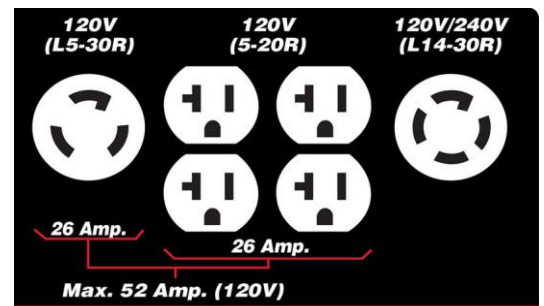

Product Features:

- Powerful 15 HP, 4 stroke air cooled OHV engine
- AVR system and electronic ignition
- Low oil shut-off with indicator light protects the engine
- Two duplex outlets: 120V/20 Amp. AC
- Two twist lock outlets: 120V/30 Amp. AC and 120V/240V/30 Amp. AC
- Keyed electric start and easy start recoil starter
- AC double throw circuit breaker and resets for safe operation
- Wheel kit includes 10" wheels and pivot handles
- Neutral bonded to frame
- CSA and EPA approved

KCG-8500GE

POWER FORCE

PEAK WATTAGE (STARTING)	8500W
RUNNING WATTAGE	6250W
AC CURRENT (120V/240V)	52 Amp. / 26 Amp.
ENGINE (OHV)	15 HP
NO LOAD SPEED	3,600 RPM
DISPLACEMENT (CC)	420
FUEL	Unleaded gasoline
FUEL TANK (L)	25
OIL CAPACITY (L)	1.1
RUN TIME	7-8 hrs
NOISE LEVEL	73 dB(A)
ASSEMBLED DIMENSIONS (LxWxH) / WEIGHT	31-1/2" x 28-1/2" x 25-3/8" / 195 lbs