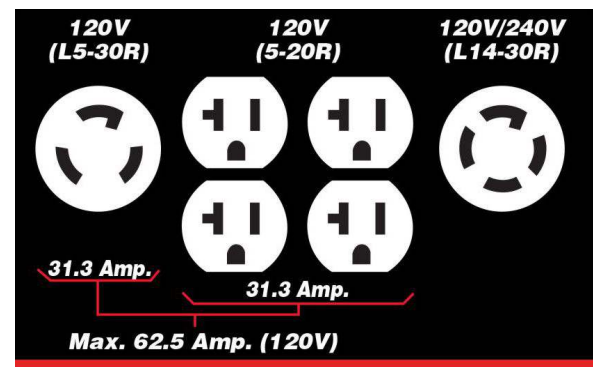

### Product Features:

- Powerful 15 HP, 4 stroke air cooled OHV engine
- AVR system and electronic ignition
- Low oil shut-off with indicator light protects the engine
- Two duplex outlets: 120V/20 Amp. AC
- Two twist lock outlets: 120V/30 Amp. and 120V/240V/30 Amp. AC
- Keyed electric start and easy start recoil starter
- AC double throw circuit breaker and resets for safe operation
- Wheel kit includes 10" wheels and pivot handles
- Neutral bonded to frame
- CSA & EPA approved
- Comes with 12V battery and spark plug socket

MODEL	KCG-10001GE
PEAK WATTAGE (STARTING)	10,000W
RUNNING WATTAGE	7500W
AC CURRENT (120V/240V)	62.5 Amp. / 31.3 Amp.
ENGINE (OHV)	15 HP
NO LOAD SPEED	3,780 RPM
DISPLACEMENT (CC)	420
FUEL	Unleaded gasoline
FUEL TANK (L)	25
OIL CAPACITY (L)	1.1
RUN TIME	7-8 hrs
NOISE LEVEL	73 dB(A)
ASSEMBLED DIMENSIONS (LxWxH) / WEIGHT	31-1/2" x 28-1/2" x 25-3/8" / 195 lbs
PACKAGE DIMENSIONS (LxWxH) / WEIGHT	31-3/4" x 21" x 21-7/8" / 199 lbs