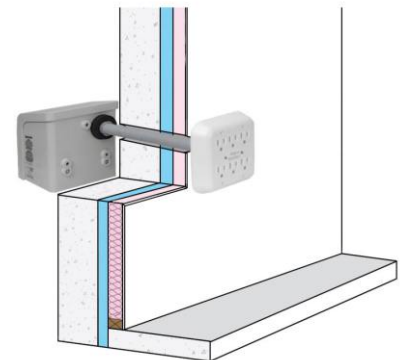

## Generator Through The Wall Kit

Outdoor to indoor receptacle kit

NEMA L14-30 (30 Amp.)

-Designed to keep you safe from toxic generator exhaust and stormy weather during a power outage

-For portable generators up to 7500W

-30 Amp. NEMA L14-30P outdoor generator power inlet

-Create a back up power panel inside your home, connected to your portable generator outside your home

6 x NEMA 5-15R

-Comes with 6 outlet power panel, generator power inlet box, 1/2" rigid PVC conduit, 1-1/4" spade bit, 1/2" PVC sleeve connector, 2 insulating gaskets and mounting hardware 25' 10/4 gauge L14-30 extension cord