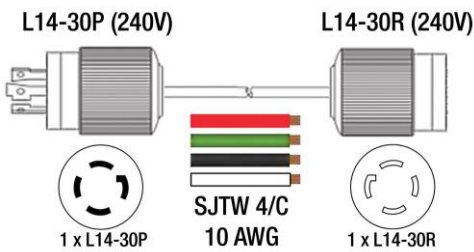

## Generator Through The Wall Kit

Outdoor to indoor receptacle kit

NEMA L14-30 (30 Amp.)

-Designed to keep you safe from toxic generator exhaust and stormy weather during a power outage

-For portable generators up to 7500W

-30 Amp. NEMA L14-30P outdoor generator power inlet

-Create a back up power panel inside your home, connected to your portable generator outside your home

6 x NEMA 5-15R

-Comes with 6 outlet power panel, generator power inlet box, 1/2" rigid PVC conduit, 1-1/4" spade bit, 1/2" PVC sleeve connector, 2 insulating gaskets and mounting hardware 25' 10/4 gauge L14-30 extension cord